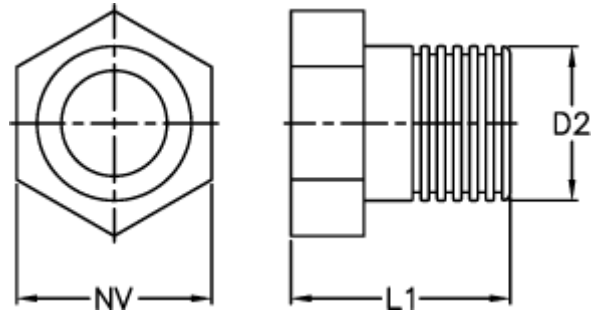

Article number: 027118901000

Description: Norma end piece BST M8x1

Measures

D2 = M8 x 1

L1 = 13.0

NV = 10